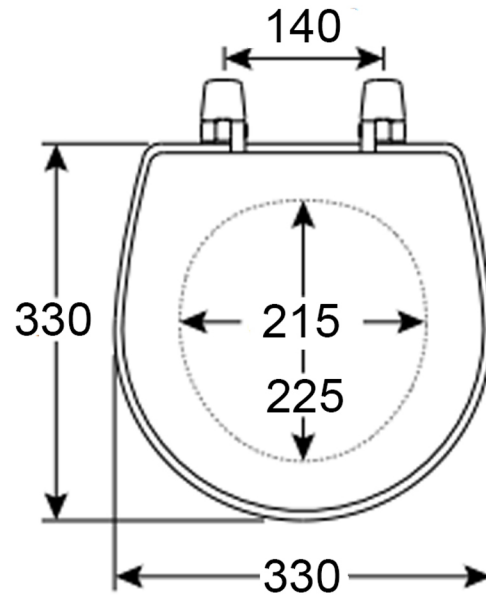

# TSTC50TTA-000

MARINE ENAMELED WOOD TOILET SEAT

## FEATURES:

- **Top-Tite® Hinges**  
Seat installs easily from above the bowl

## SPECIFICATIONS:

**Size:** Marine

**Material:** Enameled Wood

**Style:** Closed Front with Cover

**Ring Bumpers:** Two

**Hinges:** Plastic

**Hardware:** Non-Corroding Hex-Tite™ Bolts and Wing Nuts

HARON INTERNATIONAL PTY LTD